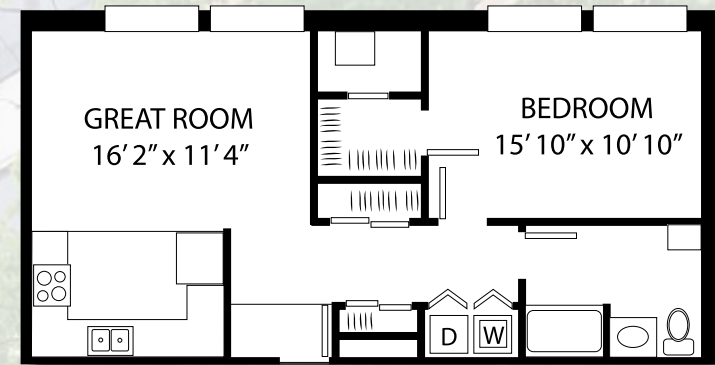

Taylor Park

SENIOR APARTMENTS

1 BR Rent Starting at \$550* | 2 BR Rent Starting at \$655*

*Income restrictions apply.

ONE BEDROOM -- 754 SF

TWO BEDROOM -- 1,050 SF

Community Features

- All NEW Construction
- FREE Garage Parking
- Smoke Free
- In-Home Washer/Dryer
- Controlled Entrance
- Two Elevators
- Community Room with Full Kitchen
- Individual Storage Units
- Television Lounge
- Central Air
- Cable/Internet Ready
- Walk-in Closets
- Pet Friendly
- Exercise Room