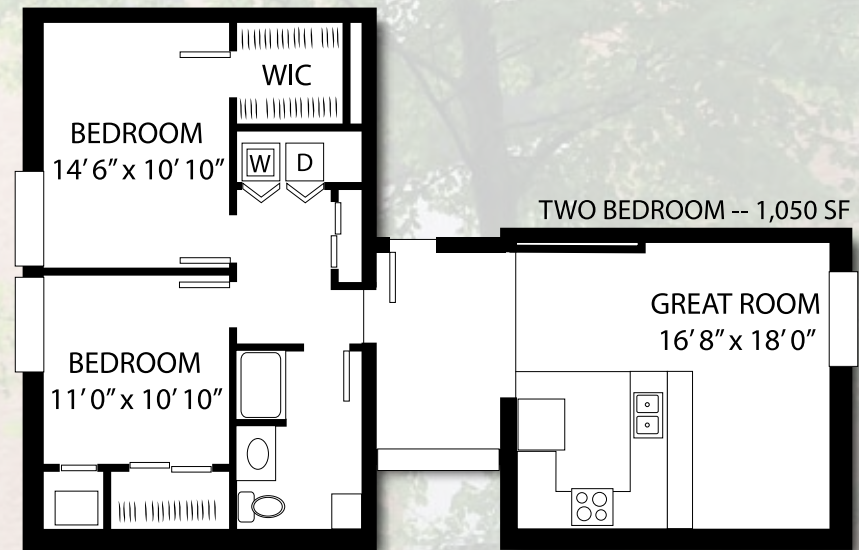

Taylor Park

SENIOR APARTMENTS

1 BR Rent Starting at \$550* | 2 BR Rent Starting at \$655*

*Income restrictions apply.

ONE BEDROOM -- 754 SF

TWO BEDROOM -- 1,050 SF

Community Features

- All NEW Construction
- FREE Garage Parking
- Smoke Free
- In-Home Washer/Dryer
- Controlled Entrance
- Two Elevators
- Community Room with Full Kitchen
- Individual Storage Units
- Television Lounge
- Central Air
- Cable/Internet Ready
- Walk-in Closets
- Pet Friendly
- Exercise Room